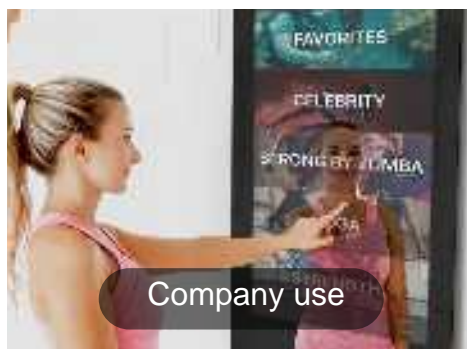

Wireless m-phone sharing

Support mobile phone (Android /ios) wireless projection

Wireless m-phone sharing

Video playback

Picture play

Applications

8bit-16.7m color, the picture is more natural, delicate, the picture is really no tailing