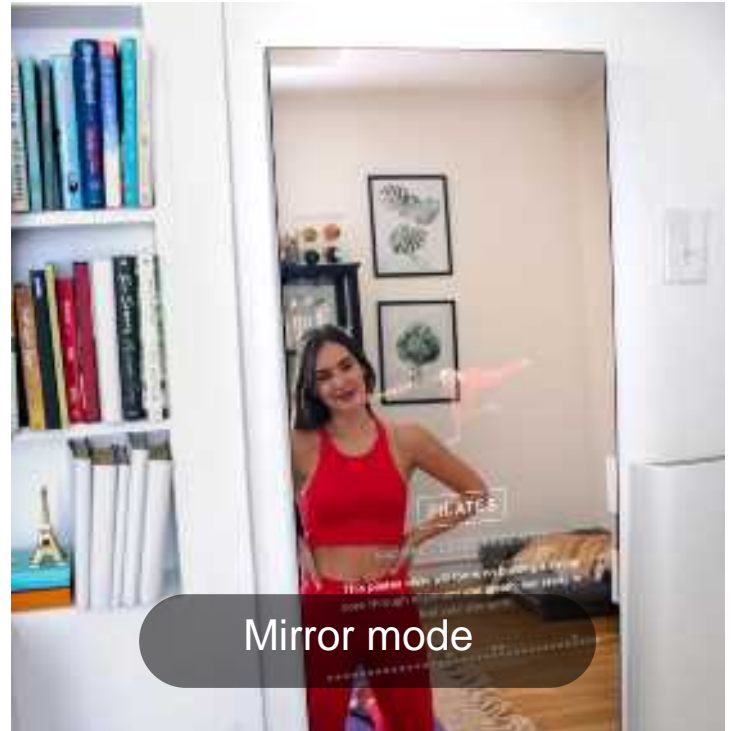

Wireless m-phone sharing

Support mobile phone (Android /ios) wireless projection

Wireless m-phone sharing

Video playback

Picture play

Applications

8bit-16.7m color, the picture is more natural, delicate, the picture is really no tailing

Floor standing

Floor standing
standard

Floor standing

Support timing switch, realize 24h unattended supervision

Wall mounting

Full screen mirror design, full of sense of science and technology

Floor standing view