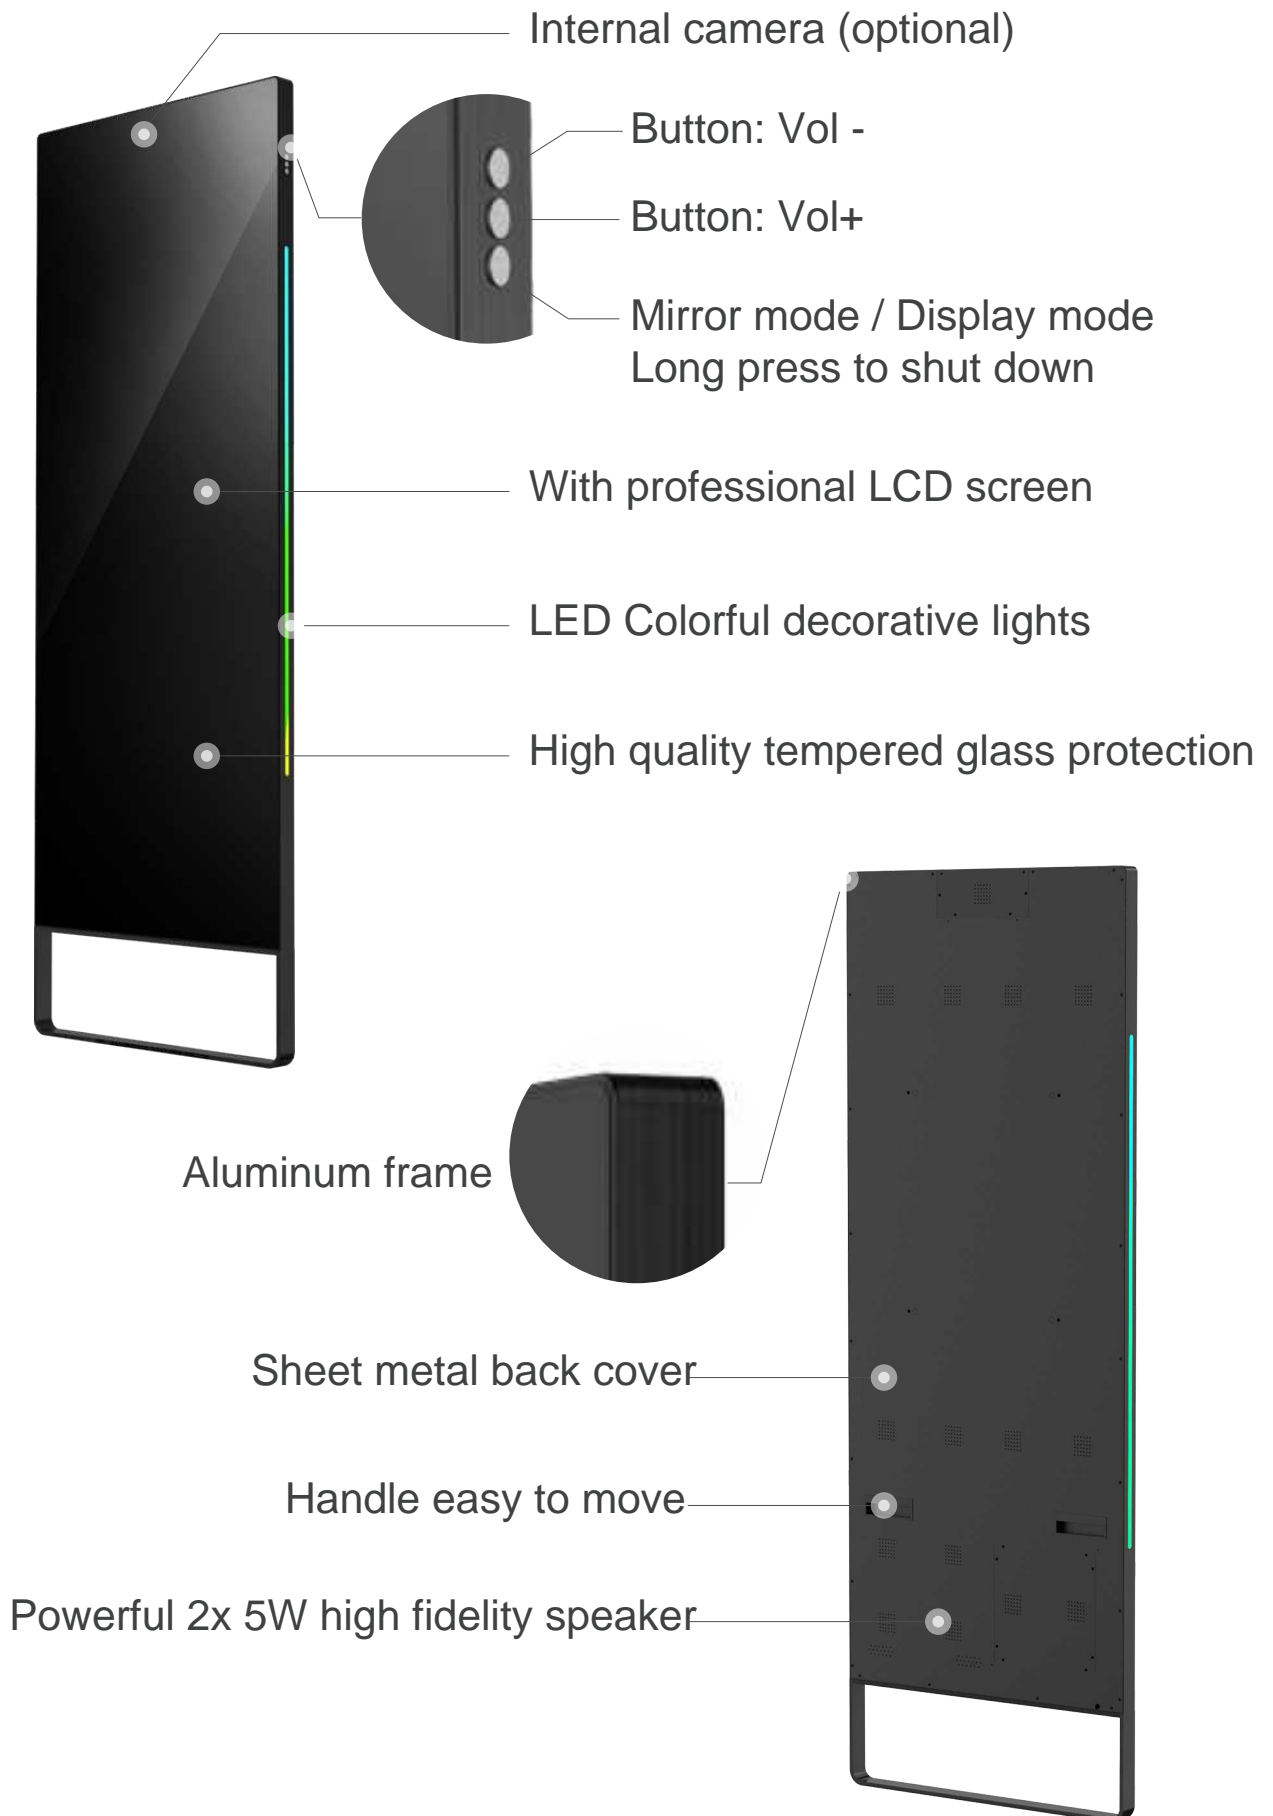

Flexible Installation

Portable Vertical Wall mounting

Easy installation

60000
hours

Ultra long service life

Support
timing switch

Wall mounting
standard

Wall mounting

Floor standing

Floor standing
standard

Floor standing

Support timing switch, realize 24h unattended supervision

Wall mounting

Full screen mirror design, full of sense of science and technology

Floor standing view

• Front view

• Right side view

• Left side view

• Back view

Wall mounting view

• Front view

• Side view

• Right view

• Back view

Floor standing standard view

• Front view

• Side view

• Back view

• Right view

Wall mounting standard view

• Front view