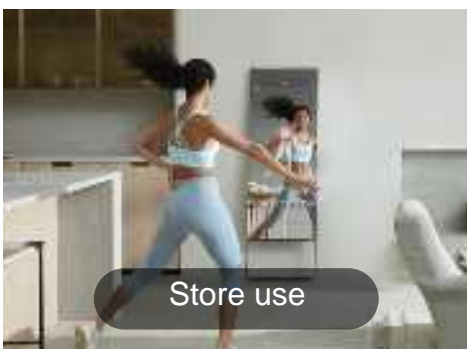

Wireless m-phone sharing

Support mobile phone (Android /ios) wireless projection

Wireless m-phone sharing

Video playback

Picture play

Applications

8bit-16.7m color, the picture is more natural, delicate, the picture is really no tailing