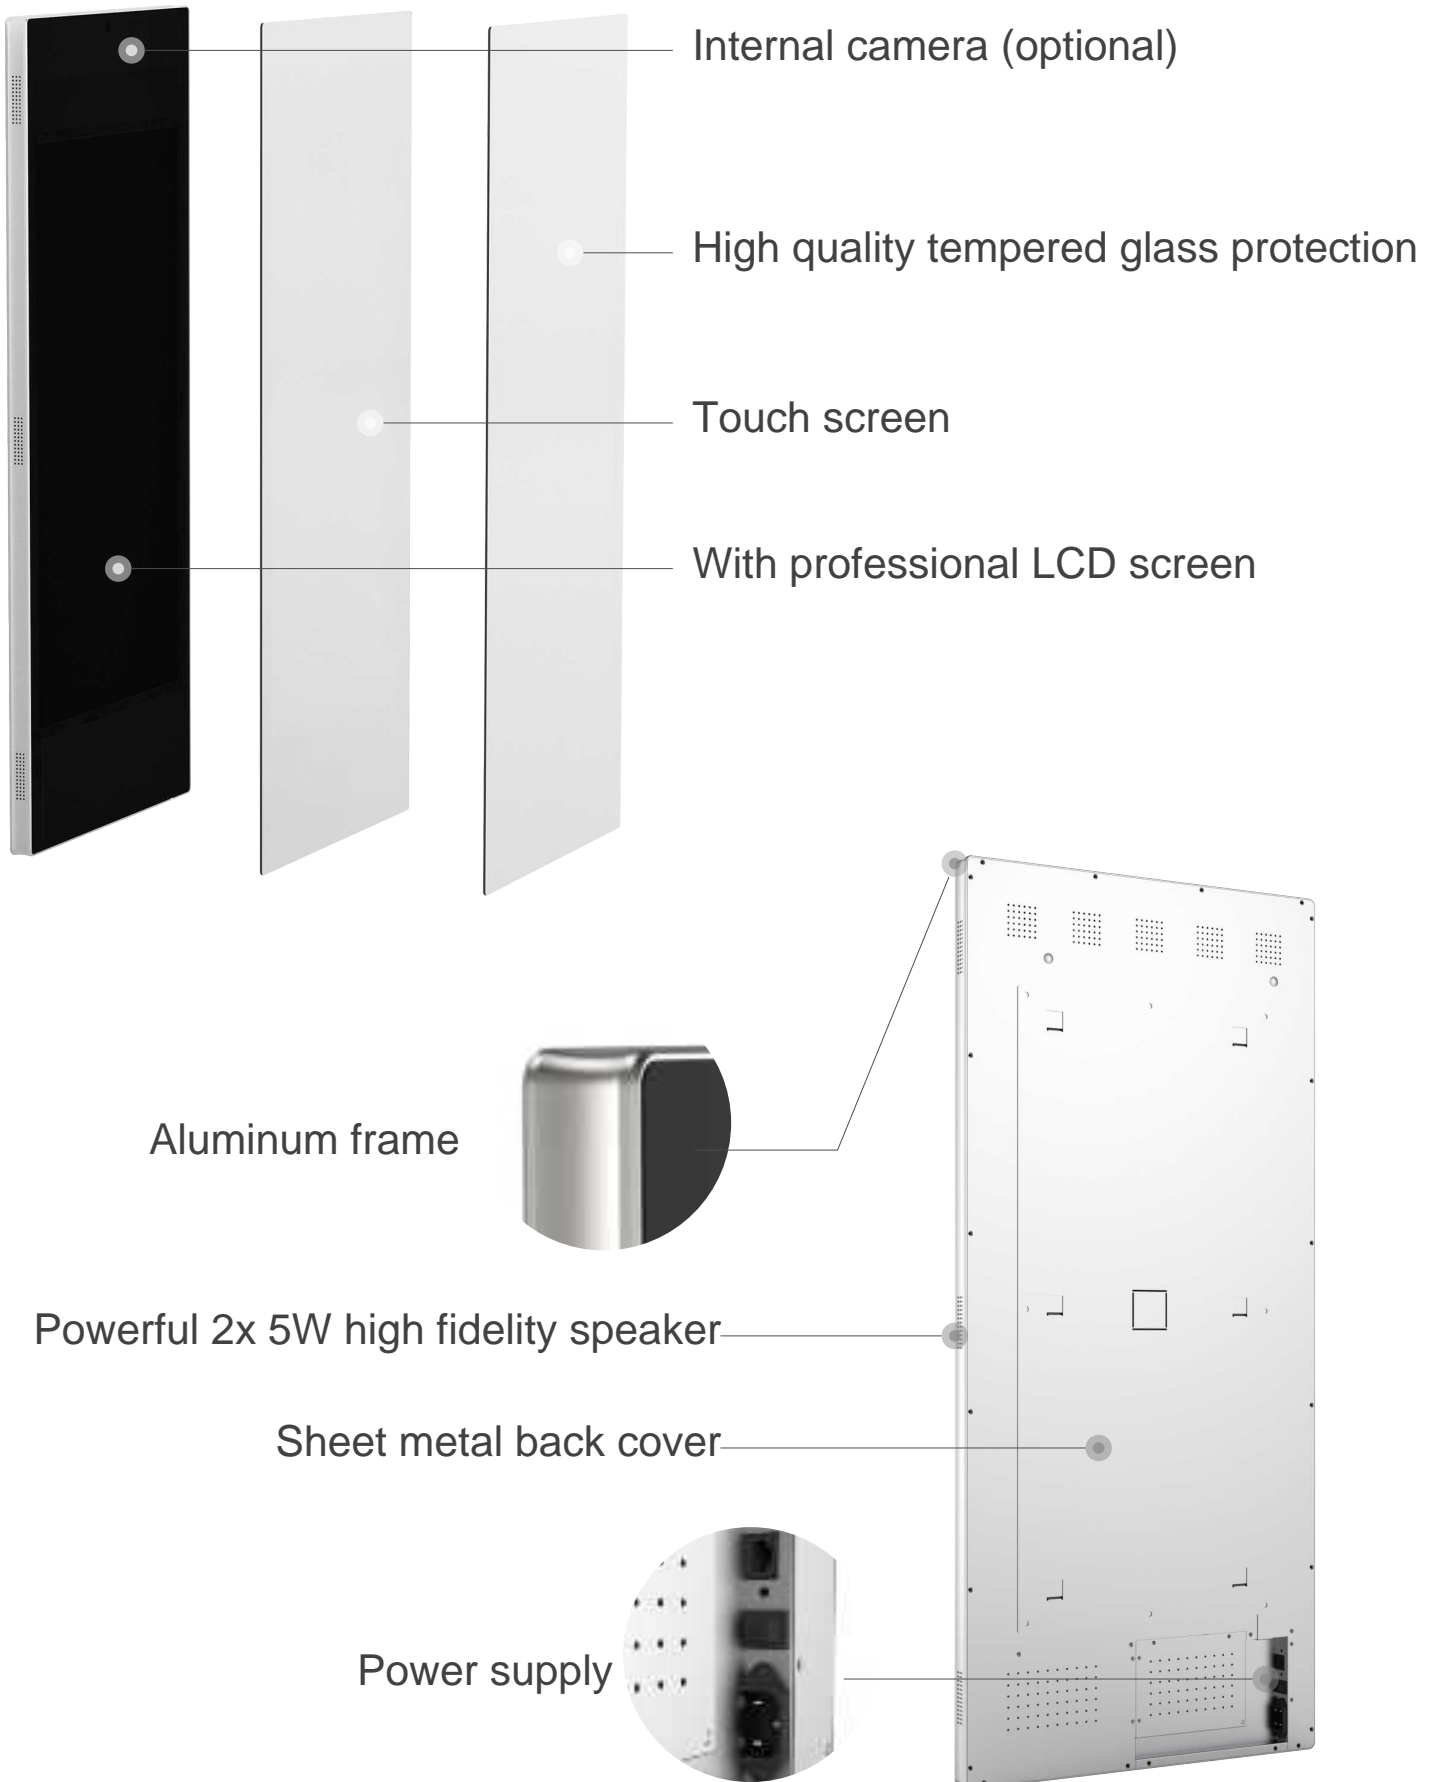

Flexible Installation

Portable Vertical Wall mounting

Easy installation

60000
hours

Ultra long service life

Support
timing switch

Wall mounting
standard

Wall mounting

Floor standing

Floor standing
standard

Floor standing

Support timing switch, realize 24h unattended supervision

Wall mounting

Full screen mirror design, full of sense of science and technology

Floor standing view

• Front view

• Right side view

• Left side view

• Back view

Wall mounting view

• Front view

• Side view

• Right view

• Back view

Floor standing standard view

• Front view

• Side view

• Back view

• Right view

Wall mounting standard view

• Front view